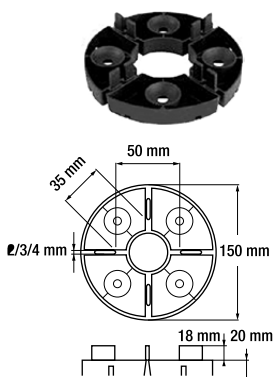

647574 XT20
Plastfot fast
20 **ST-0**