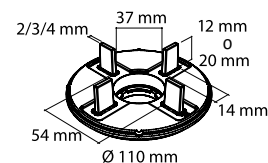

Self-leveling huvud till plastfot
med standardflikar,
tjocklek 4 mm, höjd 12 mm.